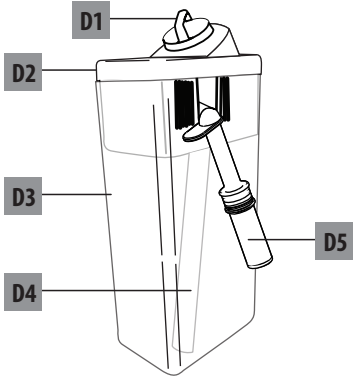

5713229721/04.16

ECAM35X.55

BEAN TO CUP ESPRESSO AND
CAPPUCCINO MACHINE
Instruction for Use

Instructions videos available at:
<http://ecam35055.delonghi.com>

DeLonghi

B

C

D