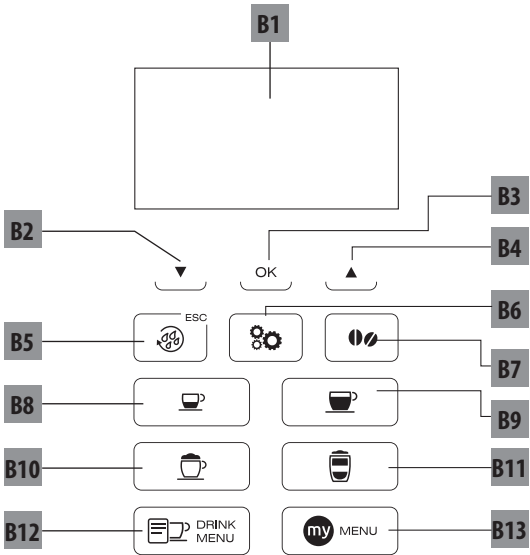

5713229721/04.16

ECAM35X.55

BEAN TO CUP ESPRESSO AND
CAPPUCCINO MACHINE
Instruction for Use

Instructions videos available at:
<http://ecam35055.delonghi.com>

DeLonghi

B

C

D