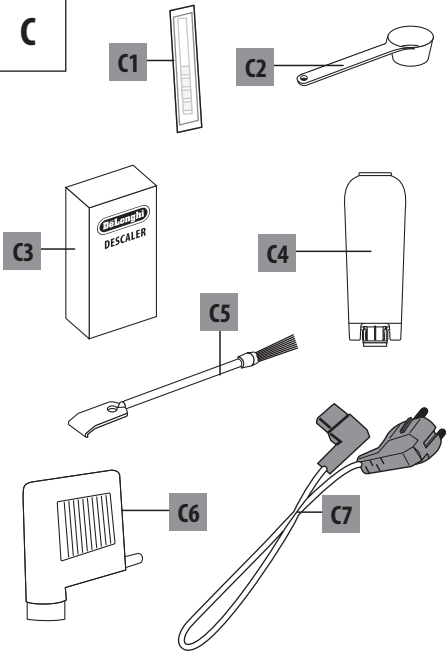

5713229721/04.16

ECAM35X.55

BEAN TO CUP ESPRESSO AND
CAPPUCCINO MACHINE
Instruction for Use

Instructions videos available at:
<http://ecam35055.delonghi.com>

DeLonghi

B

C

D